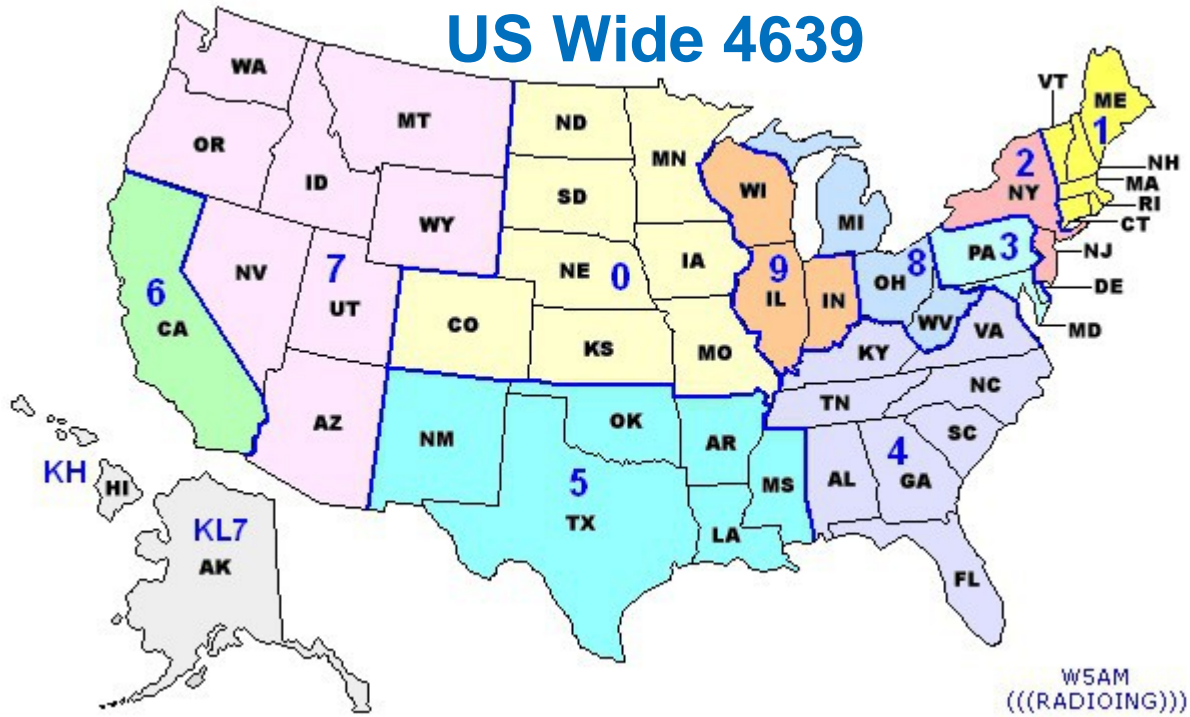

BRANDMEISTER USA REFLECTORS

US Wide 4639

U.S.A. Callsign Geographical Regions			
Callsign Numeral	Region	Callsign Numeral	Region
1 4641	Maine (ME) New Hampshire (NH) Vermont (VT) Massachusetts (MA) Rhode Island (RI) Connecticut (CT)	6 4646	California (CA)
2 4642	New York (NY) New Jersey (NJ)	7 4647	Washington (WA) Oregon (OR) Idaho (ID) Montana (MT) Wyoming (WY) Nevada (NV) Utah (UT) Arizona (AZ)
3 4643	Pennsylvania (PA) Delaware (DE) Maryland (MD)	8 4648	Michigan (MI) Ohio (OH) West Virginia (WV)
4 4644	Kentucky (KY) Virginia (VA) Tennessee (TN) North Carolina (NC) South Carolina (SC) Alabama (AL) Georgia (GA) Florida (FL)	9 4649	Wisconsin (WI) Illinois (IL) Indiana (IN)
5 4645	Texas (TX) New Mexico (NM) Oklahoma (OK) Arkansas (AR) Louisiana (LA) Mississippi (MS)	0 4640	North Dakota (ND) South Dakota (SD) Minnesota (MN) Nebraska (NE) Iowa (IA) Colorado (CO) Kansas (KS) Missouri (MO)

* Additional U.S. Prefixes: KL7 - Alaska (AK), KH6 - Hawaii (HI)